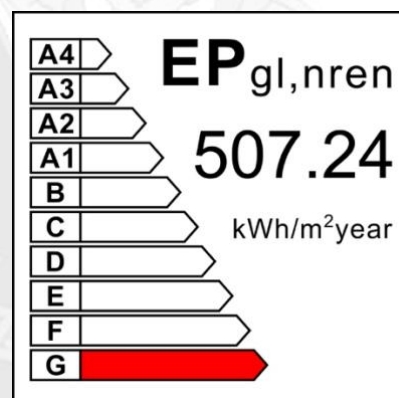

SUMMARY OF THE PROPERTY

REFERENCE #: 2528 – CASALE GIROLAMO

TYPE: country house with view

CONDITIONS: to be restored

LOCATION: hilly, panoramic

ACCESS: excellent, paved road

INTERIORS: 160 square meters (1,722 square feet)

TOTAL ROOMS: 6

BEDROOMS: 3

BATHROOMS: 1

ANNEXES: warehouse

MAIN FEATURES: stone walls, wood-beamed ceilings, stone fireplaces, double glazing, *boiserie*, loggia, wood-burning oven, canopy, fenced land, garden, panoramic view

EXTERIORS: 900 square meters (0.2 acres)

GARDEN: yes, fenced

SWIMMING POOL: no

ELECTRICITY: already connected

WATER SUPPLY: mains water

TELEPHONE: to be connected

ADSL: yes

GAS: LPG

HEATING SYSTEM: radiators + fireplaces

CLOSEST CITIES AND TOWNS

Closest services (2km; 4'), Anghiari (17km; 23'), Sansepolcro (24km; 31'), Città di Castello (39km; 40min), Arezzo (38km; 49'), Cortona (63km; 1h 15'), Lago Trasimeno (73km; 1h 27'), Perugia (90km; 1h 20'), Montepulciano (96 km; 1h 36'), Pienza (103km; 1h 46'), Assisi (107km; 1h 31'), Spello (109km; 1h 28'), Siena (119km; 1h 50'), Firenze (113km; 1h 54'), Todi (130km; 1h 46'), Orvieto (152km; 2h 3'), San Gimignano (154km; 2h 17'), Roma (262km; 3h 20')

CLOSEST AIRPORTS

Perugia San Francesco (89km; 1h 16'), Forlì L. Ridolfi (98km; 1h 26'), Firenze A. Vespucci (130km; 1h 53'), Bologna G. Marconi (174km; 2h 7'), Ancona R. Sanzio (191km; 2h 21'), Pisa G. Galilei (191km; 2h 30'), Roma Ciampino (274km; 3h 9'), Roma Fiumicino (288km; 3h 12')